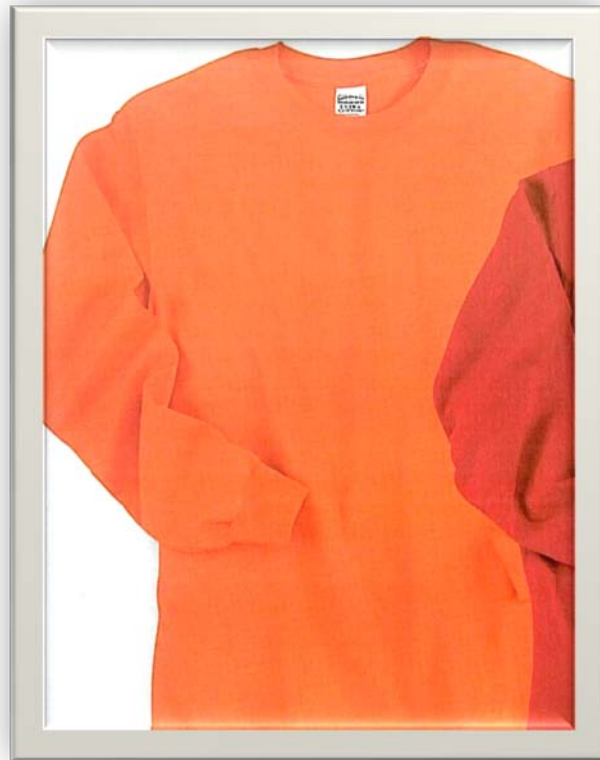

# Gildan Ultra Blend Long Sleeve Tee

\$ 6.78

Item # 0110

white	ash	safety green
orange	red	forest green
navy	black	royal

5.6 oz, preshrunk tee. Double-needle stitched neck and hemmed bottom. Taped shoulder-to-shoulder.